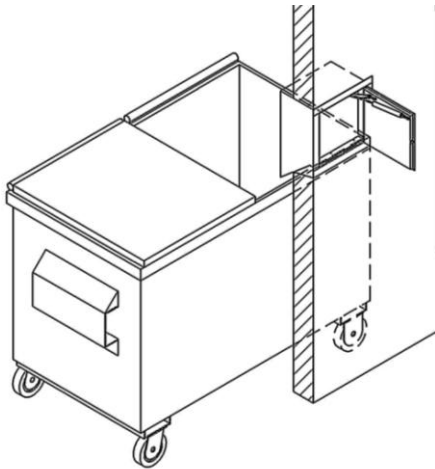

DEPOT - Lower Floors

SH - Thru-the-Wall (TTW) Door
Direct Deposit Access
Lower Operational Staff Costs

**BH "Bottom Hinged"
TTW Door + Specialty Metal Bin**
Various bin options (see below)

Multi Bin
"Common Area" Depot
Entrance/Exit Areas

BH - TTW
Large 35G/120L
OR Small Organic

BH TTW Door
with extension &
Bin caster option