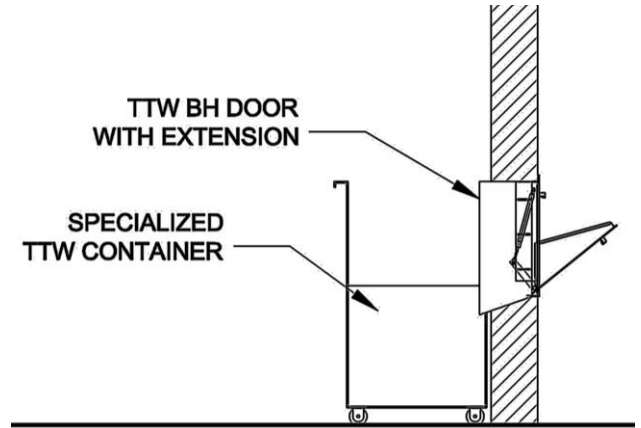

DEPOT - Lower Floors

SH - Thru-the-Wall (TTW) Door
Direct Deposit Access
Lower Operational Staff Costs

**BH "Bottom Hinged"
TTW Door + Specialty Metal Bin**
Various bin options (see below)

Multi Bin
"Common Area" Depot
Entrance/Exit Areas

BH - TTW
Large 35G/120L
OR Small Organic

BH TTW Door
with extension &
Bin caster option