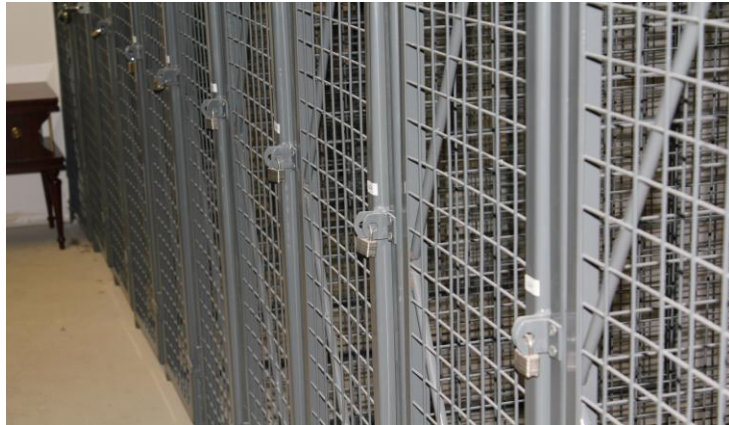

MESH LOCKERS

Custom Design Layout Services - New Projects – Effective Space Utilization
Conversions – Existing or New Buildings
Above Parking Spaces & Various Unused Spaces

www.wilkinsonchutes.ca