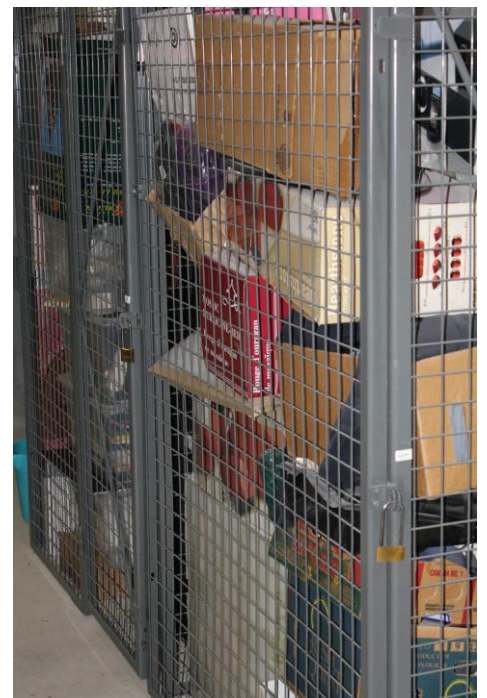

MESH LOCKERS

Custom Design Layout Services - New Projects – Effective Space Utilization
Conversions – Existing or New Buildings
Above Parking Spaces & Various Unused Spaces

www.wilkinsonchutes.ca